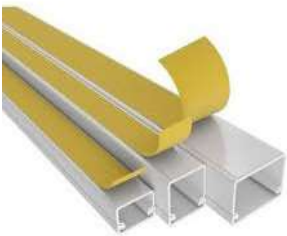

09

CABLE TRUNKING

CABLE TRUNKING

PRODUCT DESCRIPTION

- Plastic Rigid Trunking with Removable Cover
- Material : Polyvinyl Chloride (U-PVC)
- No Flame Propagation
- UV Resistant - Chemicals, Corrosion Resistant

APPLICATIONS - INSTALLATIONS

- Indoor - Outdoor > Residential - Industrial
- Exposed - Wall Mounted - On Floor
- Cable Management - Rooting
- Wiring - Power - Telecom - Audio - FIBER

CODE	TYPE	DIMENSIONS W/mm x H/mm	LENGTH m	PACKING m
24-20015-201	20x10	20x10	2	200
24-20016-251	25x16	25x16	2	140
24-20001-252	25x25	25x25	2	90
24-20017-402	40x25	40x25	2	80
24-20002-404	40x40	40x40	2	72
24-20014-604	60x40	60x40	2	48
24-20003-606	60x60	60x60	2	32
24-20004-804	80x40	80x40	2	36
24-20005-806	80x60	80x60	2	24
24-20006-100	100x40	100x40	2	28
24-20007-106	100x60	100x60	2	18

CABLE TRUNKING with Adhesive Tape

PRODUCT DESCRIPTION

- Plastic Rigid Trunking with Removable Cover
- Material : Polyvinyl Chloride (U-PVC)
- No Flame Propagation
- UV Resistant - Chemicals, Corrosion Resistant

CABLE TRUNKING on Floor

PRODUCT DESCRIPTION

- Plastic Rigid Trunking with Removable Cover
- Material : Polyvinyl Chloride (U-PVC)
- No Flame Propagation
- UV Resistant - Chemicals, Corrosion Resistant

APPLICATIONS - INSTALLATIONS